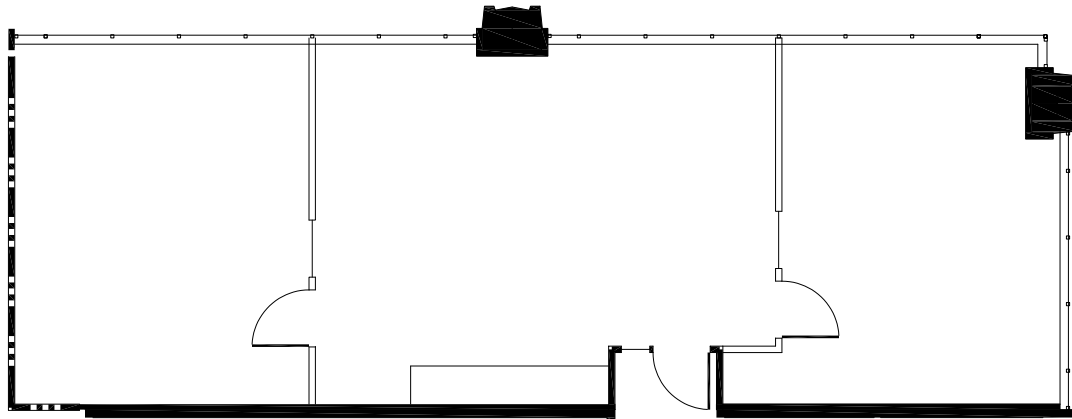

700
17TH STREET

SUITE 685
1,345 RSF

Key Plan:

FOR MORE INFO, PLEASE CONTACT:

Bo Pitto
+1 303 260 6529 | bo.pitto@jll.com

John Beason
+1 303 217 7949 | john.beason@jll.com

© 2022 Jones Lang LaSalle Brokerage, Inc., a licensed real estate broker. All rights reserved. All information contained herein is from sources deemed reliable; however, no representation or warranty is made to the accuracy thereof.