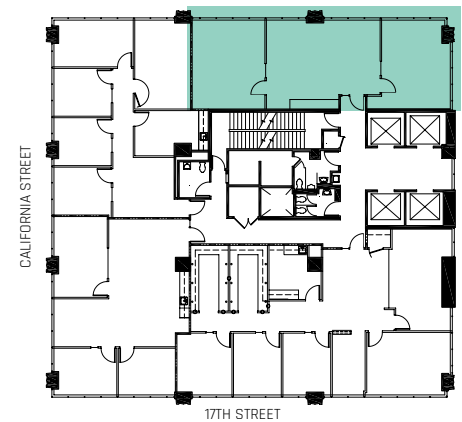

700
17TH STREET

SUITE 685
1,345 RSF

Key Plan:

FOR MORE INFO, PLEASE CONTACT:

Bo Pitto
+1 303 260 6529 | bo.pitto@jll.com

John Beason
+1 303 217 7949 | john.beason@jll.com

© 2022 Jones Lang LaSalle Brokerage, Inc., a licensed real estate broker. All rights reserved. All information contained herein is from sources deemed reliable; however, no representation or warranty is made to the accuracy thereof.