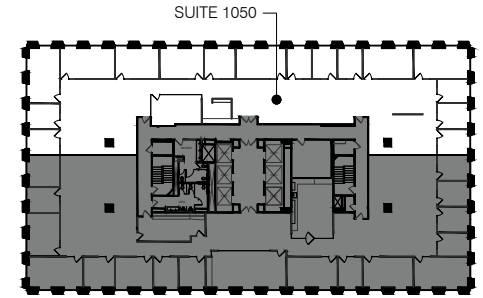

18 EAST

FLOOR LOCATION PLAN

SUITE 1050
10TH FLOOR
7,894 RSF

1800 CENTURY PARK EAST
LOS ANGELES CA 90067

THE18EAST.COM

FOR LEASING INFORMATION:

BRYAN DUNNE +1 310 407 2177
DANNY RAINER +1 310 595 3650