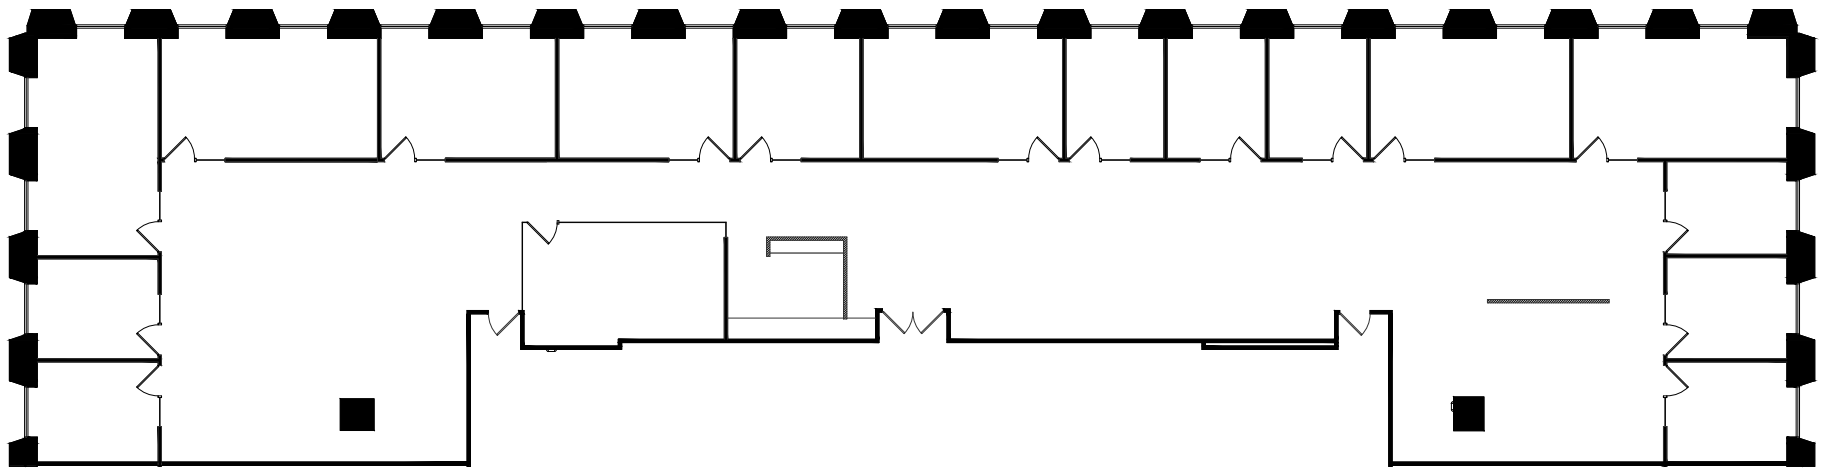

18 EAST

FLOOR LOCATION PLAN

SUITE 1050
10TH FLOOR
7,894 RSF

1800 CENTURY PARK EAST
LOS ANGELES CA 90067

THE18EAST.COM

FOR LEASING INFORMATION:

BRYAN DUNNE +1 310 407 2177
DANNY RAINER +1 310 595 3650