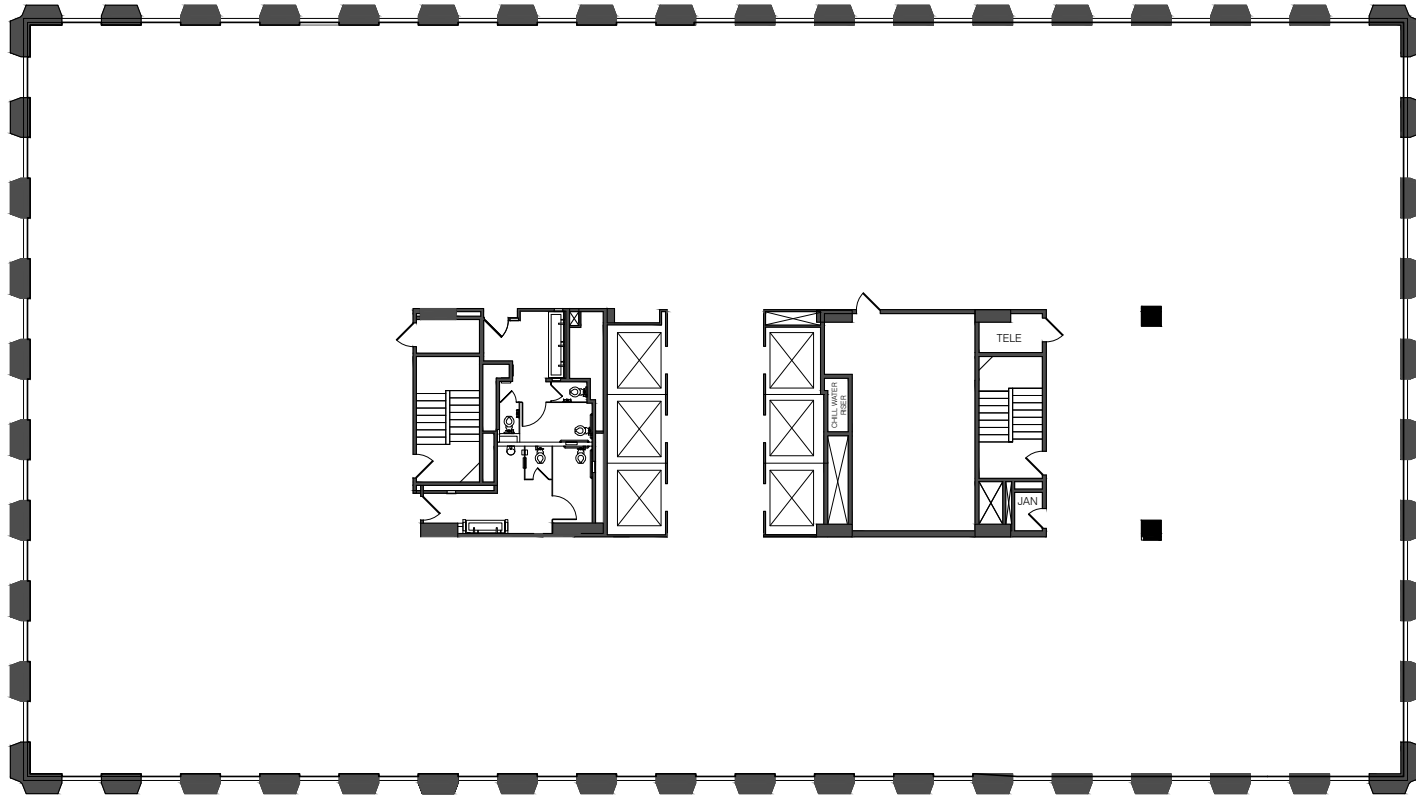

18 EAST

SUITE 600
6TH FLOOR
17,110 RSF

1800 CENTURY PARK EAST
LOS ANGELES CA 90067

THE18EAST.COM

FOR LEASING INFORMATION:

BRYAN DUNNE +1 310 407 2177
DANNY RAINER +1 310 595 3650